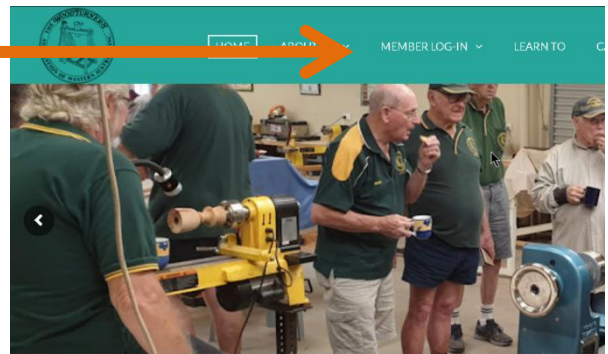

Logging in to the WAWA Website

Web Address: www.woodturnerswa.org.au

The menu structures you will see will depend on the device you are using. A large screen or computer monitor will probably present the HOME page shown below showing the menu in a horizontal line. If you are using a tablet or smart phone you will see the HOME page shown over page with a collapse menu icon shown as.

Large screen or computer monitor

Click on Member Log-in

If this is the 1st time you have logged in.

Username = #####

Password = WaWa#####

where ##### = your badge number

If this fails

use you badge number as the username and click on

Lost your password?

A new password will be emailed to you.

Once you have logged in you change the new password to something for meaningful to you.

[Having trouble logging in? click here for a guideline](#)

STEP
LIFE

A screenshot of the WAWA website's login page. The page has a teal header with navigation links: HOME, ABOUT US, LOGIN, LEARN TO, CALENDAR, GALLERY, LOCATIONS, and GROUP. Below the header is a large photograph of a workshop. The main content area is white and contains the following text: 'Welcome to your membership resource pages.' followed by 'Input your Membership Number to get access to WAWA Documentation, Competition results and other resources.' There are two input fields: 'Username or Membership Number' with the value '2814' and 'Password' with a masked password '*****'. Below the password field is a 'Remember me' checkbox and a 'LOGIN' button. At the bottom of the form is a link that says 'Lost your password?'. On the left side of the page, there is a vertical sidebar with a search icon and a 'HOME' button.