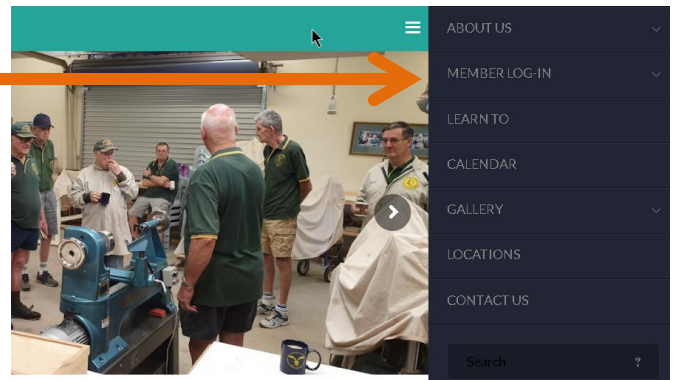

If this is the 1st time you have logged in.

Username = #####

Password = WaWa#####

where ##### = your badge number

If this fails

use you badge number as the username and click on

Lost your password?

A new password will be emailed to you.

Once you have logged in you change the new password to something for meaningful to you.

Welcome to your membership resource pages.
Input your Membership Number to get access to WAWA Documentation, Competition results and other resources.

Username or Membership Number *
2814

Password *
.....

☐ Remember me

LOGIN