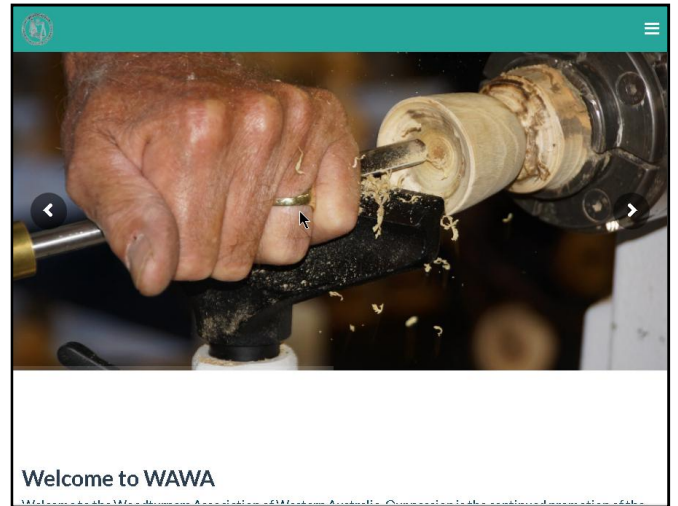

Tablet or Smart Phone

Touch the menu icon

Touch the **MEMBER LOG-IN** to open the log-in page