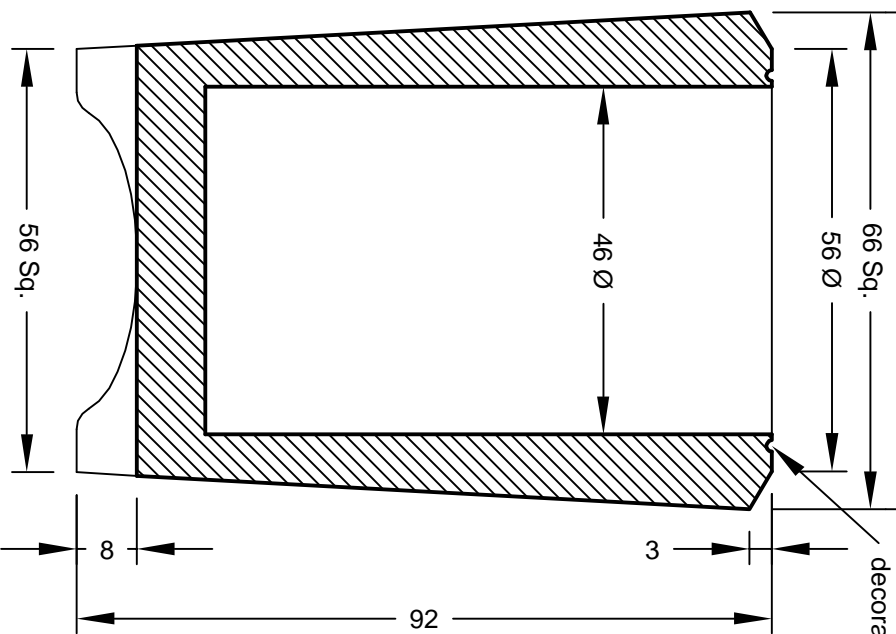

Square Lidded Box

by:
Brian Kirkby (WAWWA 2099)

S 43

Scale: Full Size

drawn by: Richard Barkman - July 2022

S 43