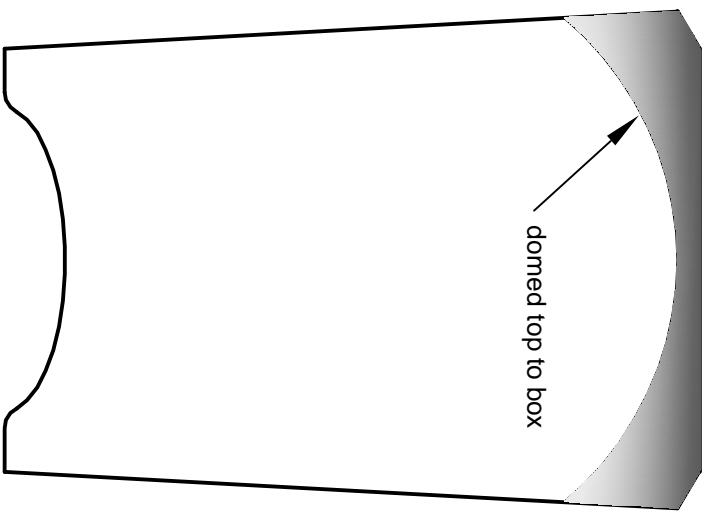

Square Lidded Box

by:
Brian Kirkby (WAWWA 2099)

S 43

Scale: Full Size

drawn by: Richard Barkman - July 2022

S 43