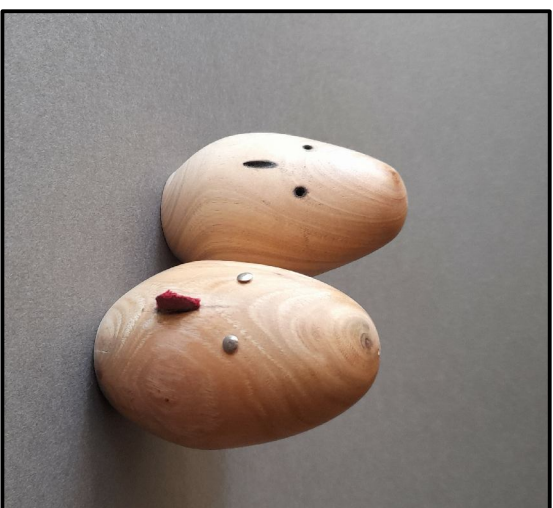

BLANK

scale: nts

Easter egg box and Solid Easter egg
chick by Mario Baldacchino

- Eyes:
 metal pins
 metal grommets
 wood burning
 felt/paint pen
 craft eyes
- Nose:
 leather
 wood burning
 wood
 felt/paint pen

scale: full size

EASTER EGG BOX >>>> OR >>>> SOLID EASTER EGG CHICK

By Ted Stewart-Wynne (MAWA 961)