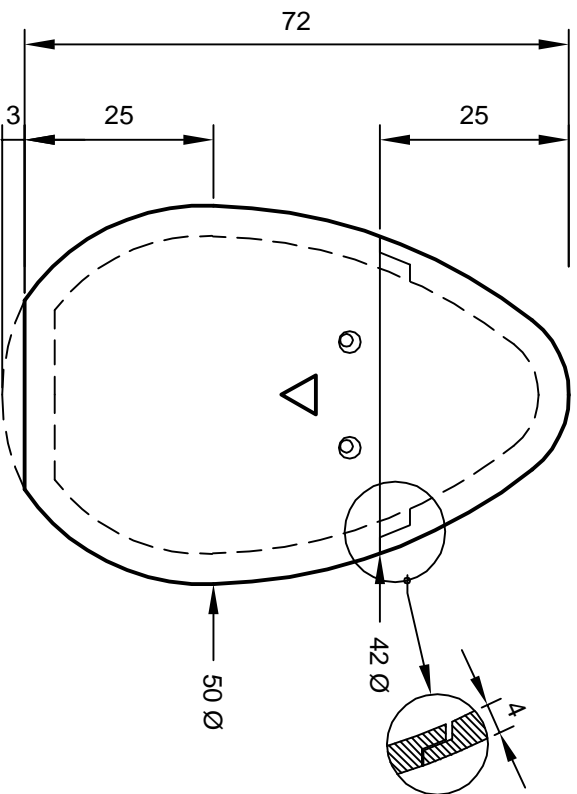

BLANK

scale: nts

Easter egg box and Solid Easter egg
chick by Mario Baldacchino

- Eyes:
 metal pins
 metal grommets
 wood burning
 felt/paint pen
 craft eyes
- Nose:
 leather
 wood burning
 wood
 felt/paint pen

scale: full size

EASTER EGG BOX >>>> OR >>>> SOLID EASTER EGG CHICK

By Ted Stewart-Wynne (MAWA 961)