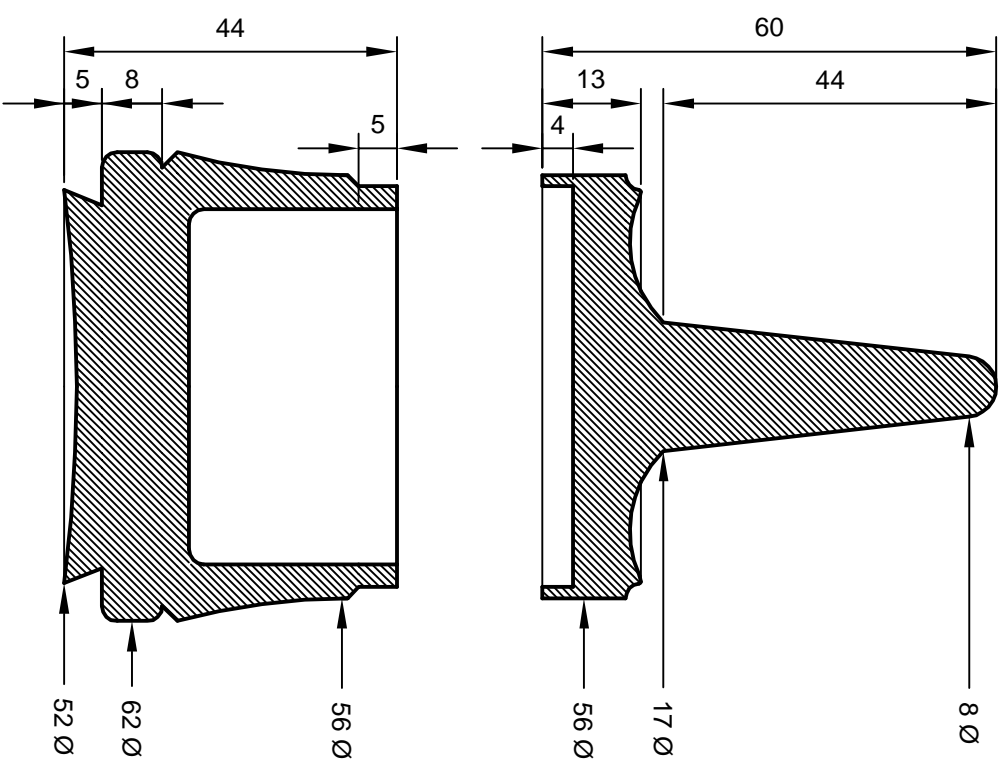

A JEWELLERY BOX

BOX

by Mario Baldacchino
(WAWA 3203)

Front view scale: full size