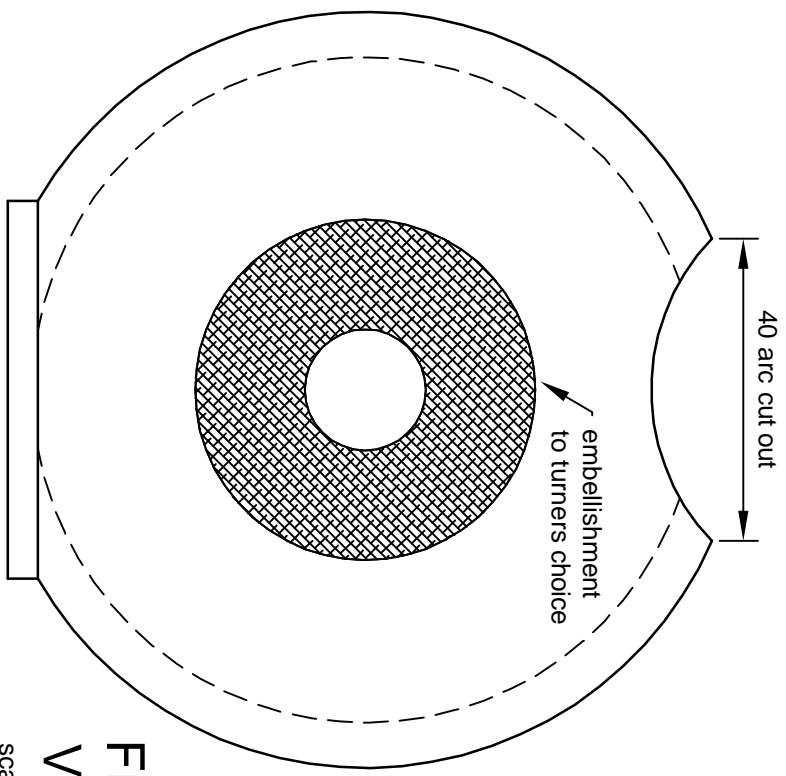

Horizontal Section

scale: full size

A clamshell bud vase by Brian Kirkby turned from sheoak and with chatter embellishment.

Front View

scale: full size

**CLAMSHELL
BUD VASE**
by Brian Kirkby
(WAWA 2099)

Vertical Section

scale: full size