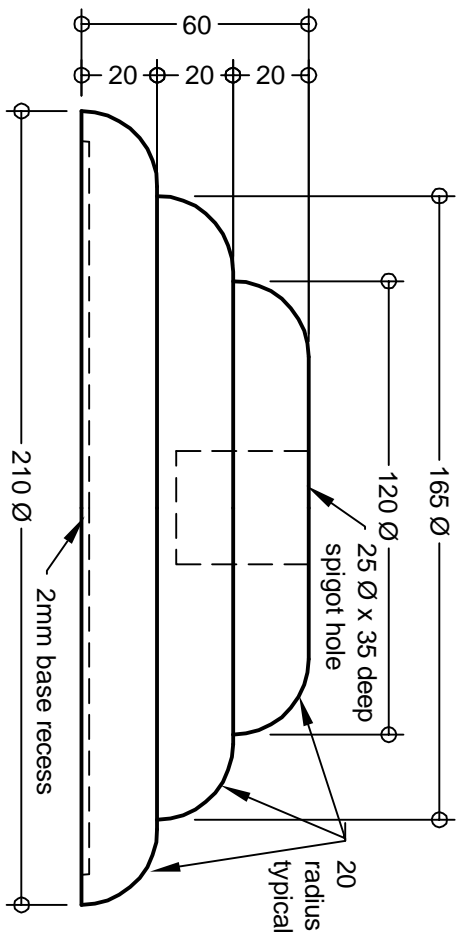

Top
Scale: 1:2

Base
Scale: 1:2

A DRINKS STAND

by Robert Drinkwater (wawa 1485)

Side View
Scale: 1:5

Bottom of base decorated with beads and grooves