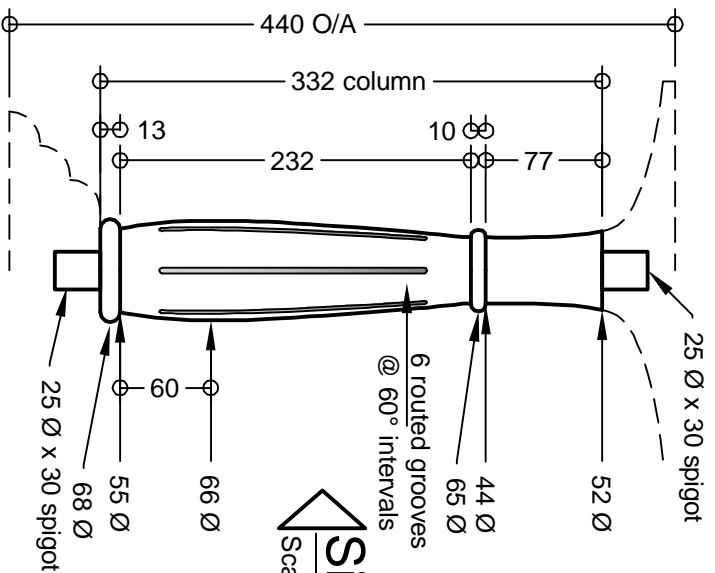

Top
Scale: 1:2

Base
Scale: 1:2

A DRINKS STAND

by Robert Drinkwater (wawa 1485)

Side View
Scale: 1:5

Bottom of base decorated with beads and grooves