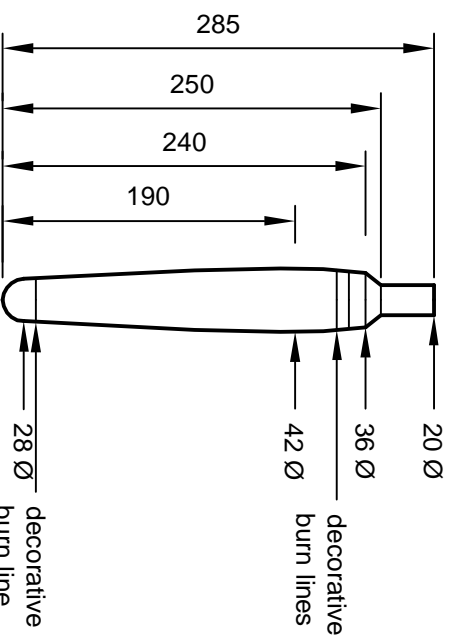

NOTE: Diameters in brackets () are alternative dimensions for a larger, 240mm diameter, seat option.

Bottom view of Seat

Top view of Seat

Side view

scale: 1:5

Leg detail

scale: 1:5

A THREE LEGGED STOOL
 By Robert Drinkwater

THREE LEGGED STOOL

by Robert Drinkwater