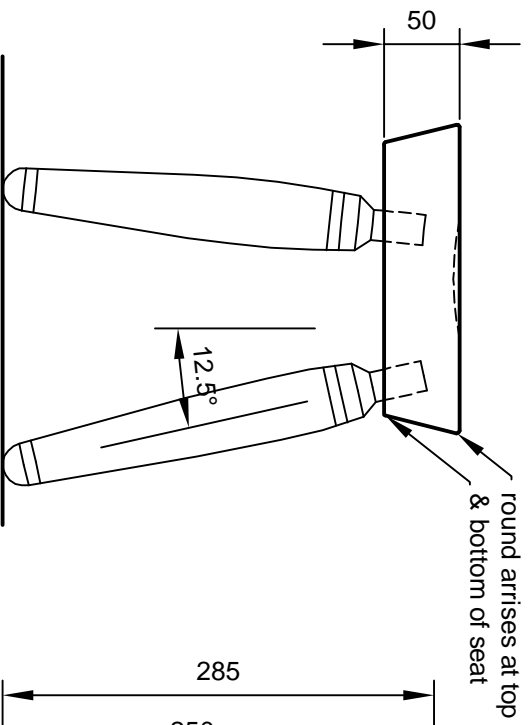

NOTE: Diameters in brackets () are alternative dimensions for a larger, 240mm diameter, seat option.

Bottom view of Seat

Top view of Seat

Side view

scale: 1:5

Leg detail

scale: 1:5

A THREE LEGGED STOOL
 By Robert Drinkwater

THREE LEGGED STOOL

by Robert Drinkwater