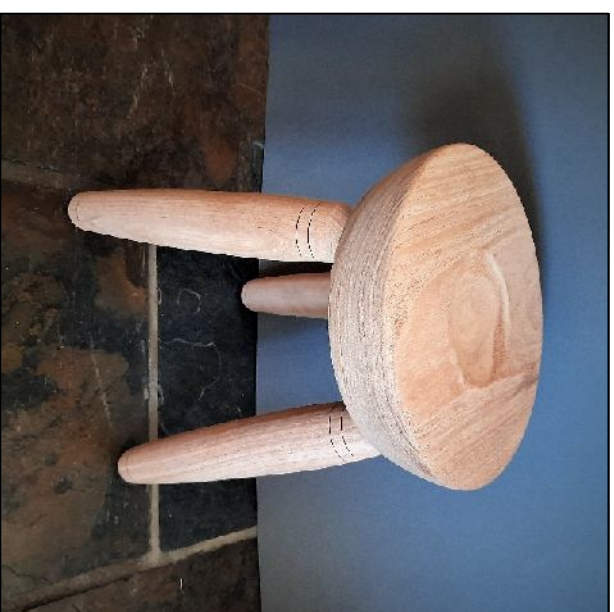

NOTE: Diameters in brackets () are alternative dimensions for a larger, 240mm diameter, seat option.

Bottom view of Seat

Top view of Seat

Side view

scale: 1:5

Leg detail

scale: 1:5

A THREE LEGGED STOOL
 By Robert Drinkwater

THREE LEGGED STOOL

by Robert Drinkwater