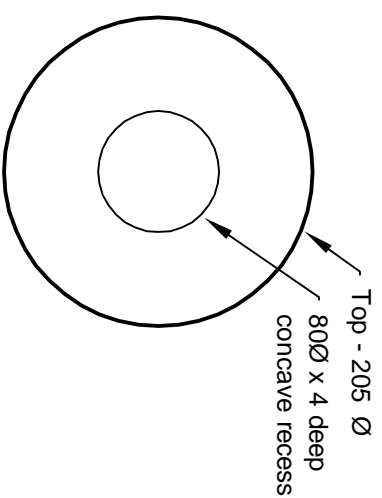

NOTE: Diameters in brackets () are alternative dimensions for a larger, 240mm diameter, seat option.

Bottom view of Seat

Top view of Seat

Side view

scale: 1:5

Leg detail

scale: 1:5

A THREE LEGGED STOOL
 By Robert Drinkwater