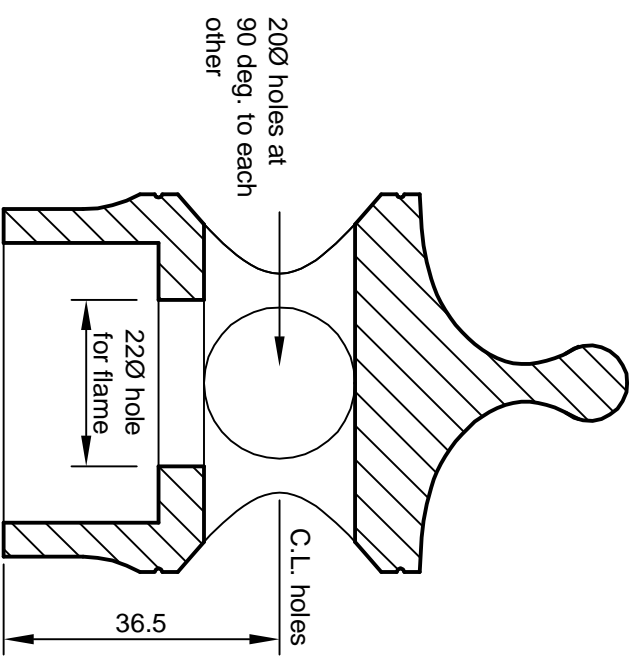

A Christmas decoration in olive wood turned by Keith Bleach.

Side view

Scale: 1/2 Full Size

Section

Scale: 1/2 Full Size

A Christmas Decoration

As demonstrated at Swan Woodturners
by Keith Bleach on 1 December 2020