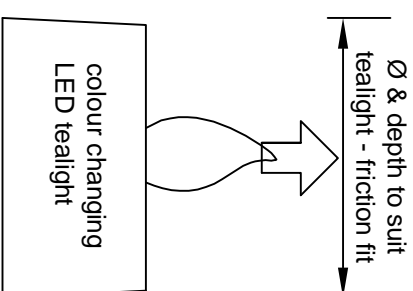

A Christmas decoration in olive wood turned by Keith Bleach.

Side view

Scale: 1/2 Full Size

Section

Scale: 1/2 Full Size

A Christmas Decoration

As demonstrated at Swan Woodturners
by Keith Bleach on 1 December 2020