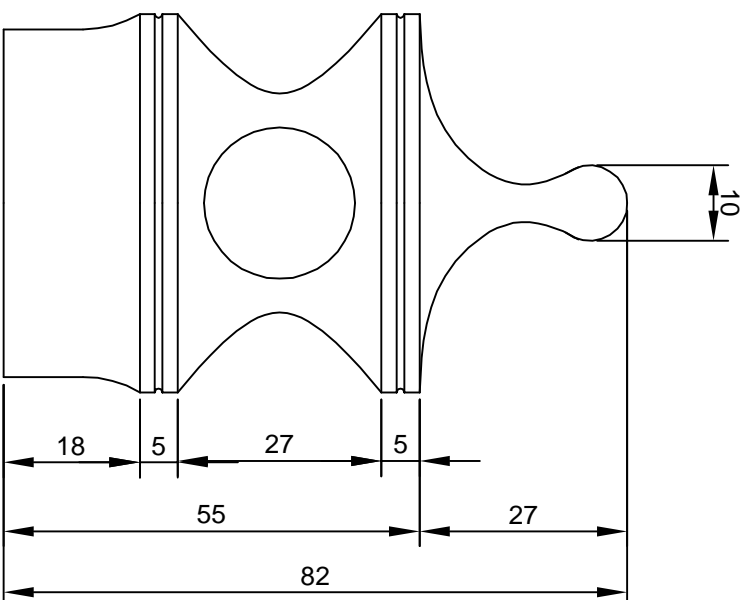

A Christmas decoration in olive wood turned by Keith Bleach.

Side view

Scale: 1/2 Full Size

Section

Scale: 1/2 Full Size

A Christmas Decoration

As demonstrated at Swan Woodturners
by Keith Bleach on 1 December 2020