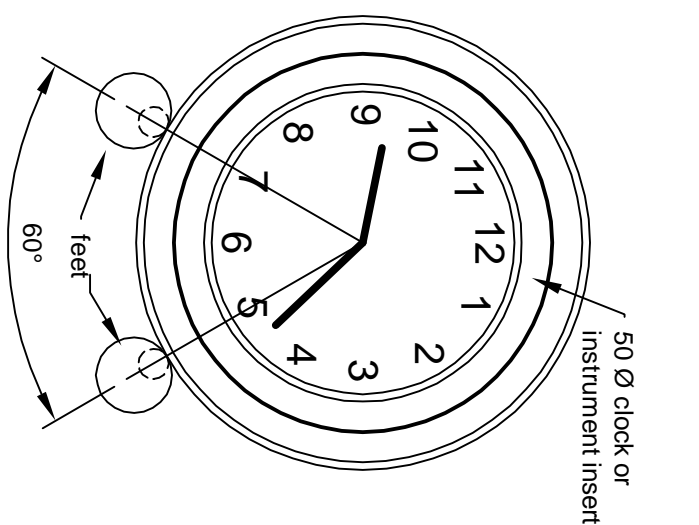

Front view

Rear view

Front view

Section

S 05

50Ø DESK CLOCK

By Richard Barkman

Scale: Full size

Feet

Plunger

(Push to remove clock insert)

S 05