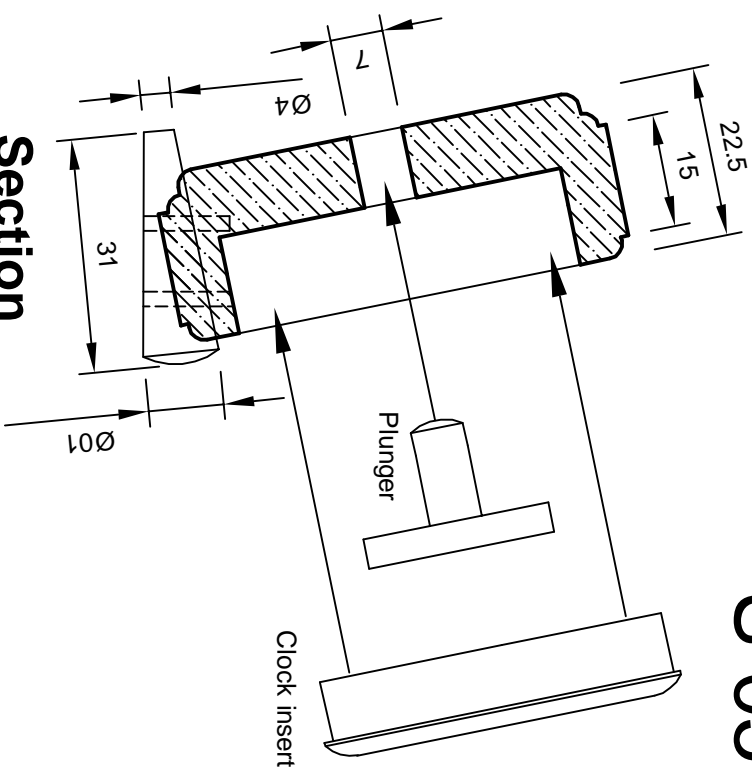

Front view

Rear view

Front view

Section

S 05

50Ø DESK CLOCK

By Richard Barkman

Scale: Full size

Feet

Plunger

(Push to remove clock insert)

S 05