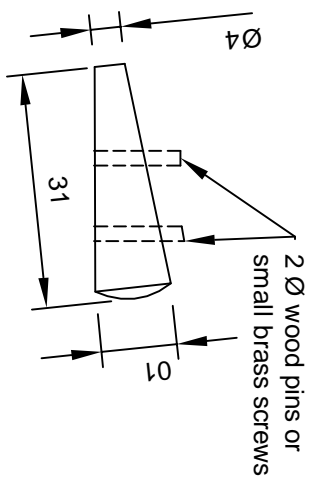

Front view

Rear view

Front view

Section

S 05

50Ø DESK CLOCK

By Richard Barkman

Scale: Full size

Feet

Plunger

(Push to remove clock insert)

S 05