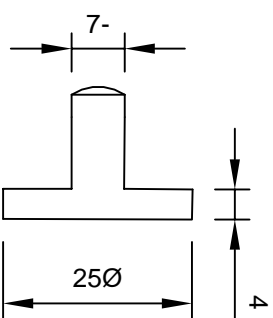

Front view

Rear view

Front view

Section

S 05

50Ø DESK CLOCK

By Richard Barkman

Scale: Full size

Feet

Plunger

(Push to remove clock insert)

S 05