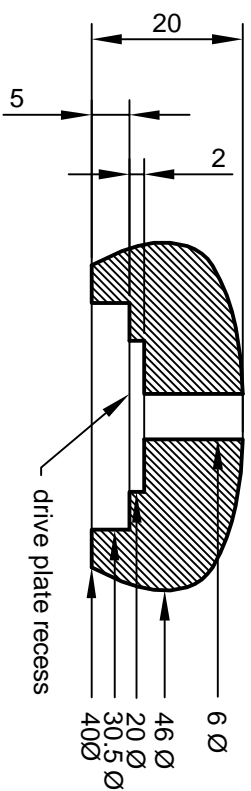

Pictured above: Salt and pepper mill  
in Kimberley Snappy Gum (eucalyptus brevifolia)  
by Ted Stewart-Wynne

# King Trumpet Mushroom Style SALT and PEPPER MILL

As demonstrated by Ted Stewart-Wynne

## Cross Section

Scale: Full size