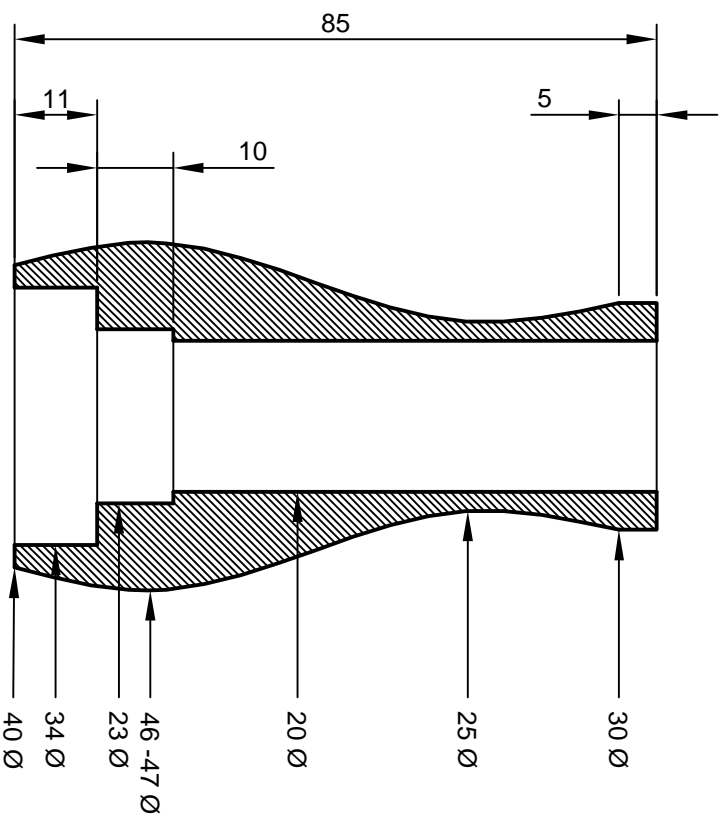

Pictured above: Salt and pepper mill  
in Kimberley Snappy Gum (eucalyptus brevifolia)  
by Ted Stewart-Wynne

# King Trumpet Mushroom Style SALT and PEPPER MILL

As demonstrated by Ted Stewart-Wynne

## Cross Section

Scale: Full size