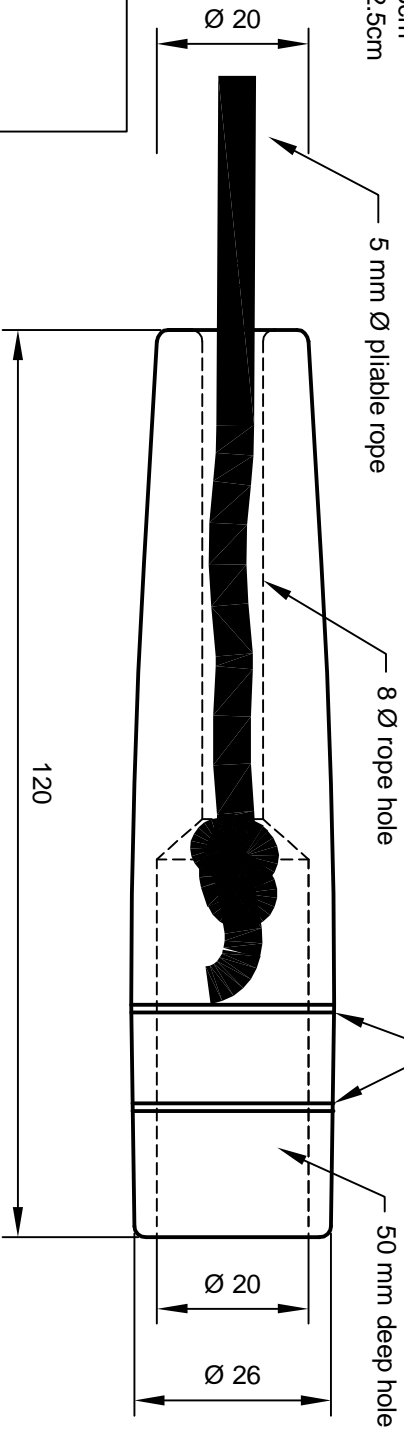

Handle type 1.

Scale: Full size

Length:	Height of Jumper:
1.8m	under 120cm
2.1m	120cm to 142.5cm
2.4m	145cm to 157.5cm
2.7m	160cm to 175cm
3.0m	180cm to 192.5cm
3.3m	195cm +